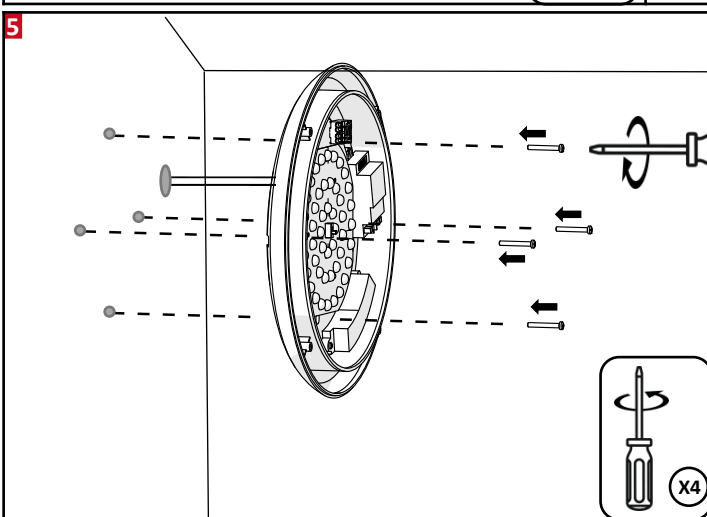

APE 2740Z - Siret 487 593 477 00010 - SAS CAPITAL 649979 € - T.V.A. F.R. 73 487 593 477

MONTAGE / INSTALLATION

7

1	2	3	Détection Area
ON	ON	ON	100%
-	ON	ON	75%
ON	-	ON	50%
-	-	ON	25%
-	-	-	10%

4	5	6	Hold Time
ON	ON	ON	5S
-	ON	ON	30S
ON	-	ON	90S
-	-	ON	3min
ON	ON	-	20min
-	-	-	30min