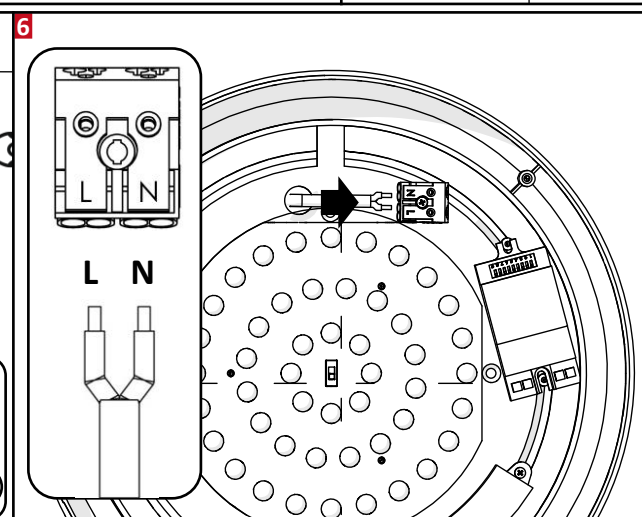

APE 2740Z - Siret 487 593 477 00010 - SAS CAPITAL 649979 € - T.V.A. F.R. 73 487 593 477

MONTAGE / INSTALLATION

7

1	2	3	Détection Area
ON	ON	ON	100%
-	ON	ON	75%
ON	-	ON	50%
-	-	ON	25%
-	-	-	10%

4	5	6	Hold Time
ON	ON	ON	5S
-	ON	ON	30S
ON	-	ON	90S
-	-	ON	3min
ON	ON	-	20min
-	-	-	30min