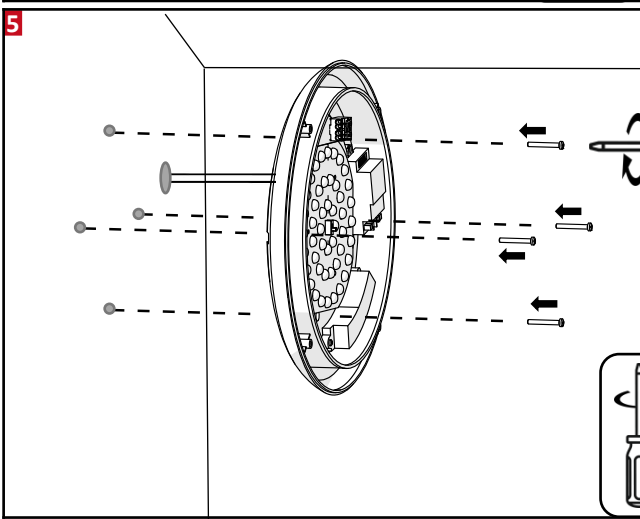

APE 2740Z - Siret 487 593 477 00010 - SAS CAPITAL 649979 € - T.V.A. F.R. 73 487 593 477

MONTAGE / INSTALLATION

7

1	2	3	Détection Area
ON	ON	ON	100%
-	ON	ON	75%
ON	-	ON	50%
-	-	ON	25%
-	-	-	10%

4	5	6	Hold Time
ON	ON	ON	5S
-	ON	ON	30S
ON	-	ON	90S
-	-	ON	3min
ON	ON	-	20min
-	-	-	30min