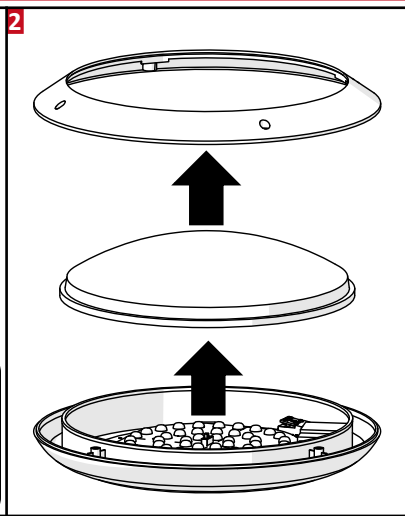

APE 2740Z - Siret 487 593 477 00010 - SAS CAPITAL 649979 € - T.V.A. F.R. 73 487 593 477

MONTAGE / INSTALLATION

7

1	2	3	Détection Area
ON	ON	ON	100%
-	ON	ON	75%
ON	-	ON	50%
-	-	ON	25%
-	-	-	10%

4	5	6	Hold Time
ON	ON	ON	5S
-	ON	ON	30S
ON	-	ON	90S
-	-	ON	3min
ON	ON	-	20min
-	-	-	30min