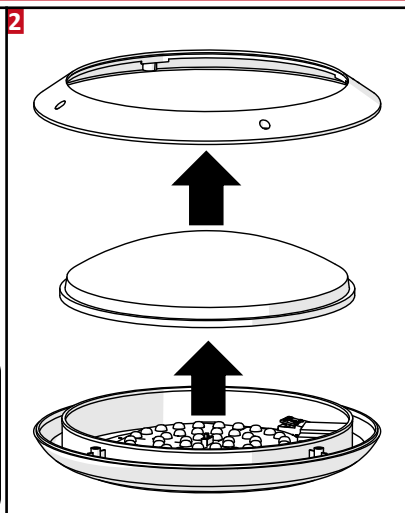

APE 2740Z - Siret 487 593 477 00010 - SAS CAPITAL 649979 € - T.V.A. F.R. 73 487 593 477

MONTAGE / INSTALLATION

7

1	2	3	Détection Area
ON	ON	ON	100%
-	ON	ON	75%
ON	-	ON	50%
-	-	ON	25%
-	-	-	10%

4	5	6	Hold Time
ON	ON	ON	5S
-	ON	ON	30S
ON	-	ON	90S
-	-	ON	3min
ON	ON	-	20min
-	-	-	30min