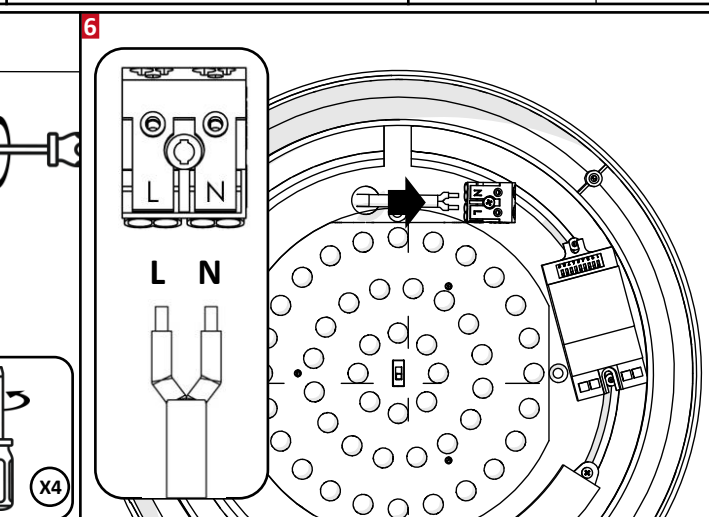

APE 2740Z - Siret 487 593 477 00010 - SAS CAPITAL 649979 € - T.V.A. F.R. 73 487 593 477

MONTAGE / INSTALLATION

7

1	2	3	Détection Area
ON	ON	ON	100%
-	ON	ON	75%
ON	-	ON	50%
-	-	ON	25%
-	-	-	10%

4	5	6	Hold Time
ON	ON	ON	5S
-	ON	ON	30S
ON	-	ON	90S
-	-	ON	3min
ON	ON	-	20min
-	-	-	30min