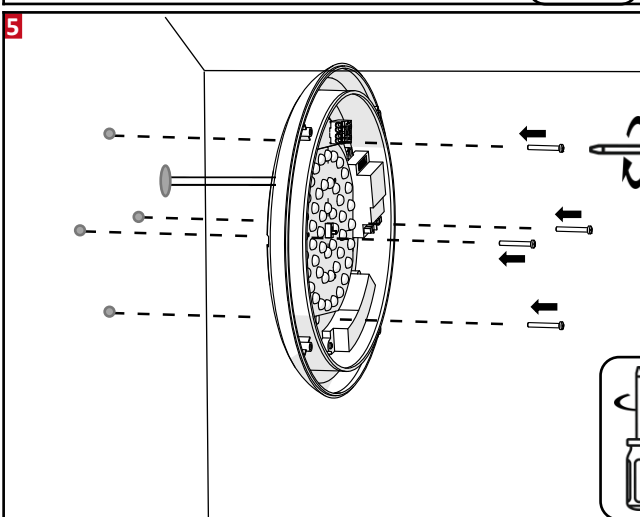

APE 2740Z - Siret 487 593 477 00010 - SAS CAPITAL 649979 € - T.V.A. F.R. 73 487 593 477

MONTAGE / INSTALLATION

7

1	2	3	Détection Area
ON	ON	ON	100%
-	ON	ON	75%
ON	-	ON	50%
-	-	ON	25%
-	-	-	10%

4	5	6	Hold Time
ON	ON	ON	5S
-	ON	ON	30S
ON	-	ON	90S
-	-	ON	3min
ON	ON	-	20min
-	-	-	30min