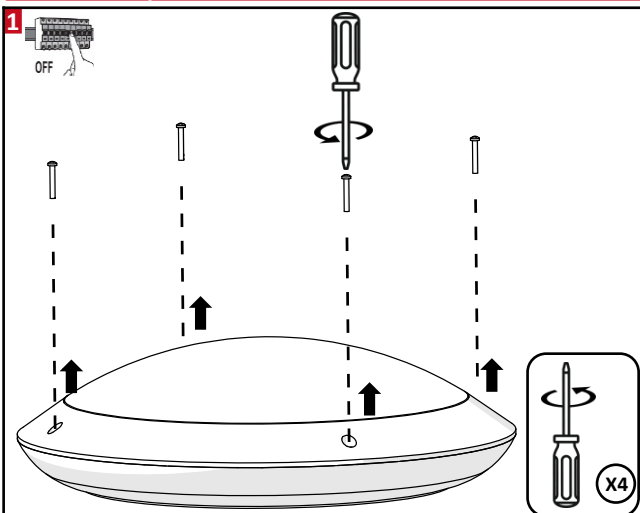

APE 2740Z - Siret 487 593 477 00010 - SAS CAPITAL 649979 € - T.V.A. F.R. 73 487 593 477

MONTAGE / INSTALLATION

7

1	2	3	Détection Area
ON	ON	ON	100%
-	ON	ON	75%
ON	-	ON	50%
-	-	ON	25%
-	-	-	10%

4	5	6	Hold Time
ON	ON	ON	5S
-	ON	ON	30S
ON	-	ON	90S
-	-	ON	3min
ON	ON	-	20min
-	-	-	30min